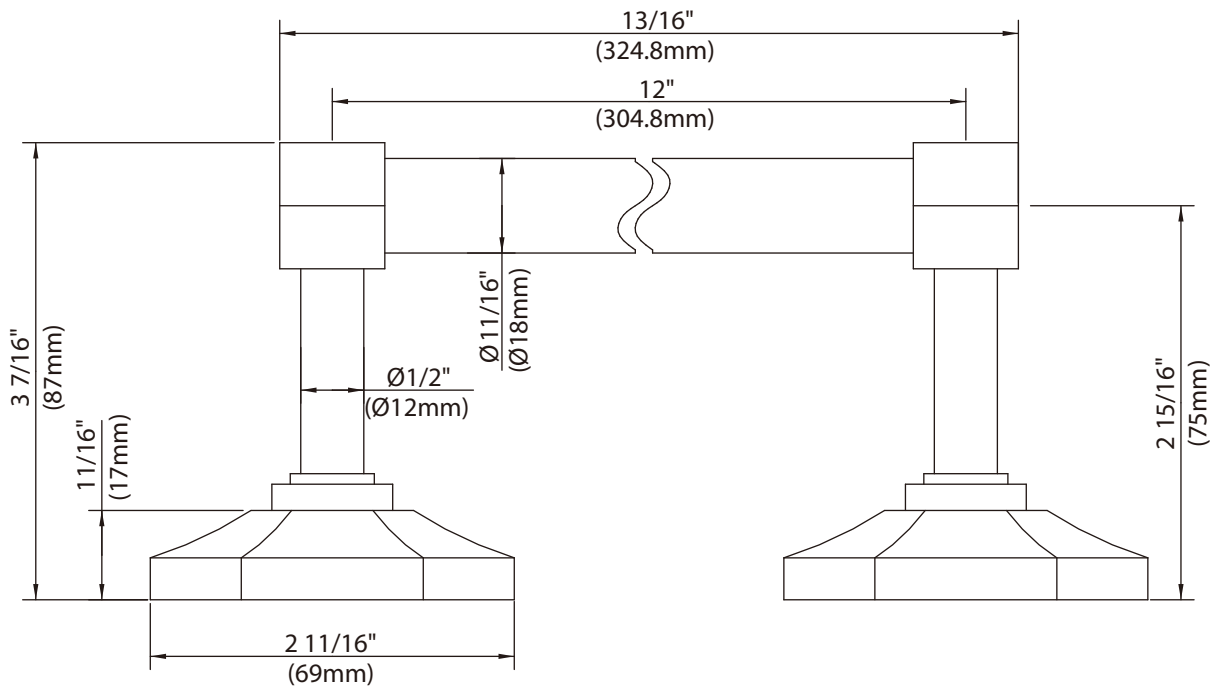

LEFROY BROOKS

1 8 2 8 T R O U T M A N S T R E E T
R I D G E W O O D N E W Y O R K N Y 1 1 3 8 5 U S A
T : + 1 (7 1 8) 3 0 2 5 2 9 2 F : + 1 (7 1 8) 3 0 2 4 1 7 7

M1-5100

12" TOWEL RAIL

DIMENSIONAL DATA SHEET

DATE: 20 March 2013

No: B7701000

COPYRIGHT © LBIP LTD 2012. ALL RIGHTS RESERVED.

DIMENSIONS IN INCHES & MILLIMETRES

WHILST EVERY EFFORT IS MADE TO ENSURE THE ACCURACY OF THESE DATA SHEETS THEY ARE SUBJECT TO CHANGE WITHOUT NOTICE AS PART OF THE COMPANY'S PRODUCT DEVELOPMENT PROCESS

M1-5100

12" TOWEL RAIL

- | | | | |
|---|--------------------------|----|---------------------------|
| 1 | Towel rail (250348) | 6 | Wall plate (241682) |
| 2 | Post (244363) | 7 | Screw (292550) |
| 3 | Set screw (292545) | 8 | Mounting bracket (293190) |
| 4 | Decorative ring (243190) | 9 | Fixing kit (290411) |
| 5 | Set screw (075039) | 10 | Allen key (031000) |