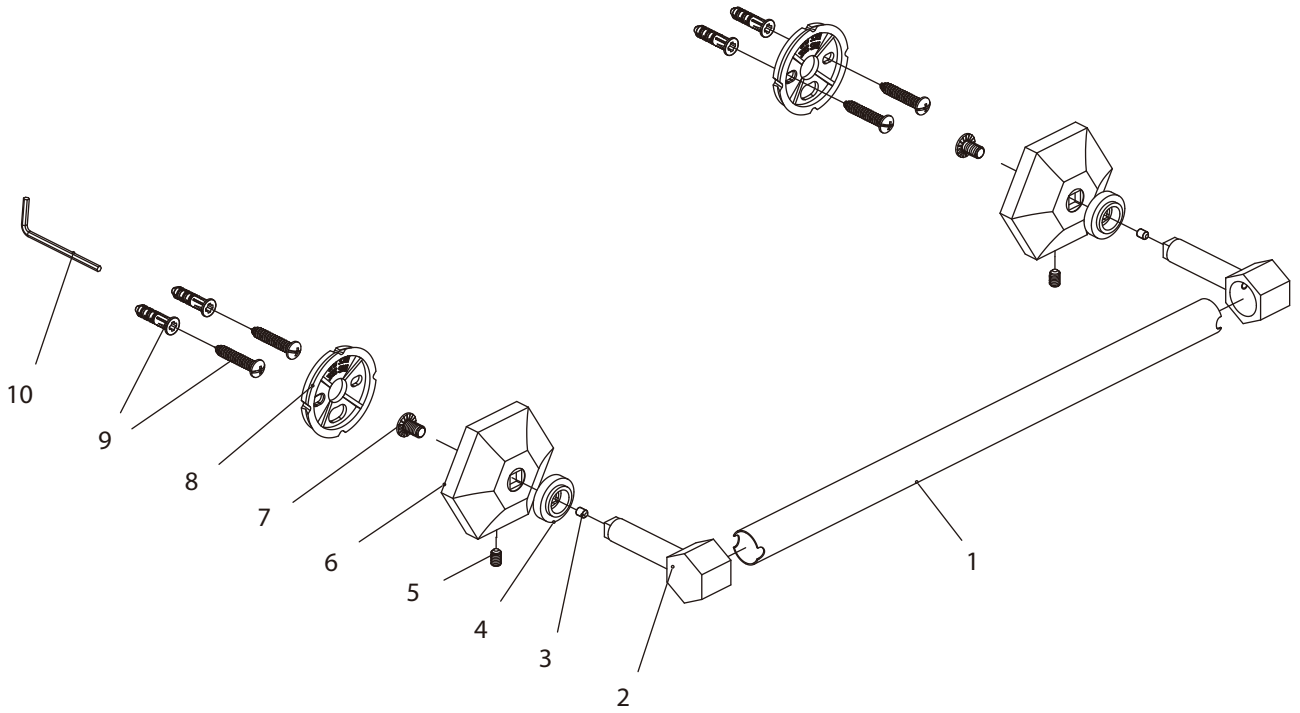

LEFROY BROOKS

1 8 2 8 T R O U T M A N S T R E E T
R I D G E W O O D N E W Y O R K N Y 1 1 3 8 5 U S A
T : + 1 (7 1 8) 3 0 2 5 2 9 2 F : + 1 (7 1 8) 3 0 2 4 1 7 7

M1-5100

12" TOWEL RAIL

DIMENSIONAL DATA SHEET

DATE: 20 March 2013

No: B7701000

COPYRIGHT © LBIP LTD 2012. ALL RIGHTS RESERVED.

DIMENSIONS IN INCHES & MILLIMETRES

WHILST EVERY EFFORT IS MADE TO ENSURE THE ACCURACY OF THESE DATA SHEETS THEY ARE SUBJECT TO CHANGE WITHOUT NOTICE AS PART OF THE COMPANY'S PRODUCT DEVELOPMENT PROCESS

M1-5100

12" TOWEL RAIL

- | | | | |
|---|--------------------------|----|---------------------------|
| 1 | Towel rail (250348) | 6 | Wall plate (241682) |
| 2 | Post (244363) | 7 | Screw (292550) |
| 3 | Set screw (292545) | 8 | Mounting bracket (293190) |
| 4 | Decorative ring (243190) | 9 | Fixing kit (290411) |
| 5 | Set screw (075039) | 10 | Allen key (031000) |